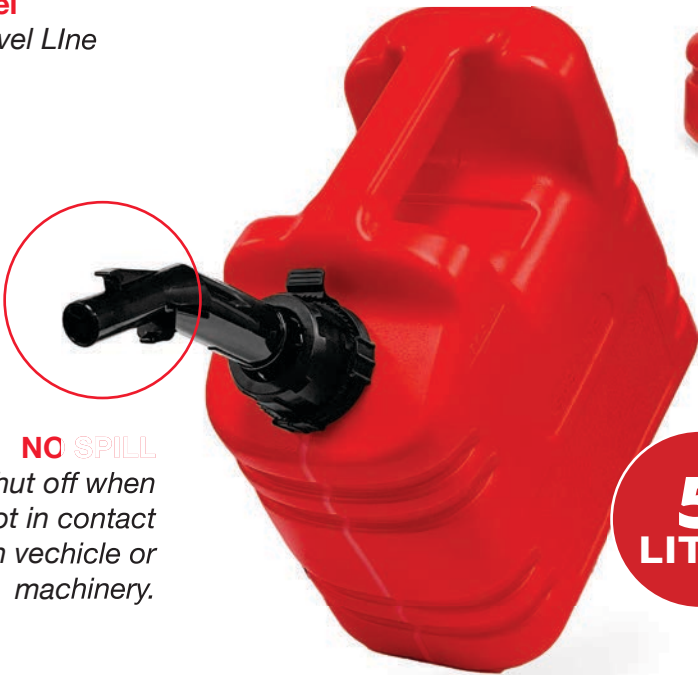

5
LITRE

NO SPILL
Auto Shut off when not in contact with vehicle or machinery.

MBR-02-20
MARBRO
20L Auto Shut off Fuel Can
9416071063300
Carton: 2

MBR-02-10
MARBRO
10L Auto Shut off Fuel Can
9416071063294
Carton: 4

MBR-02-05
MARBRO
5L Auto Shut off Fuel Cann
9416071063287
Carton: 6